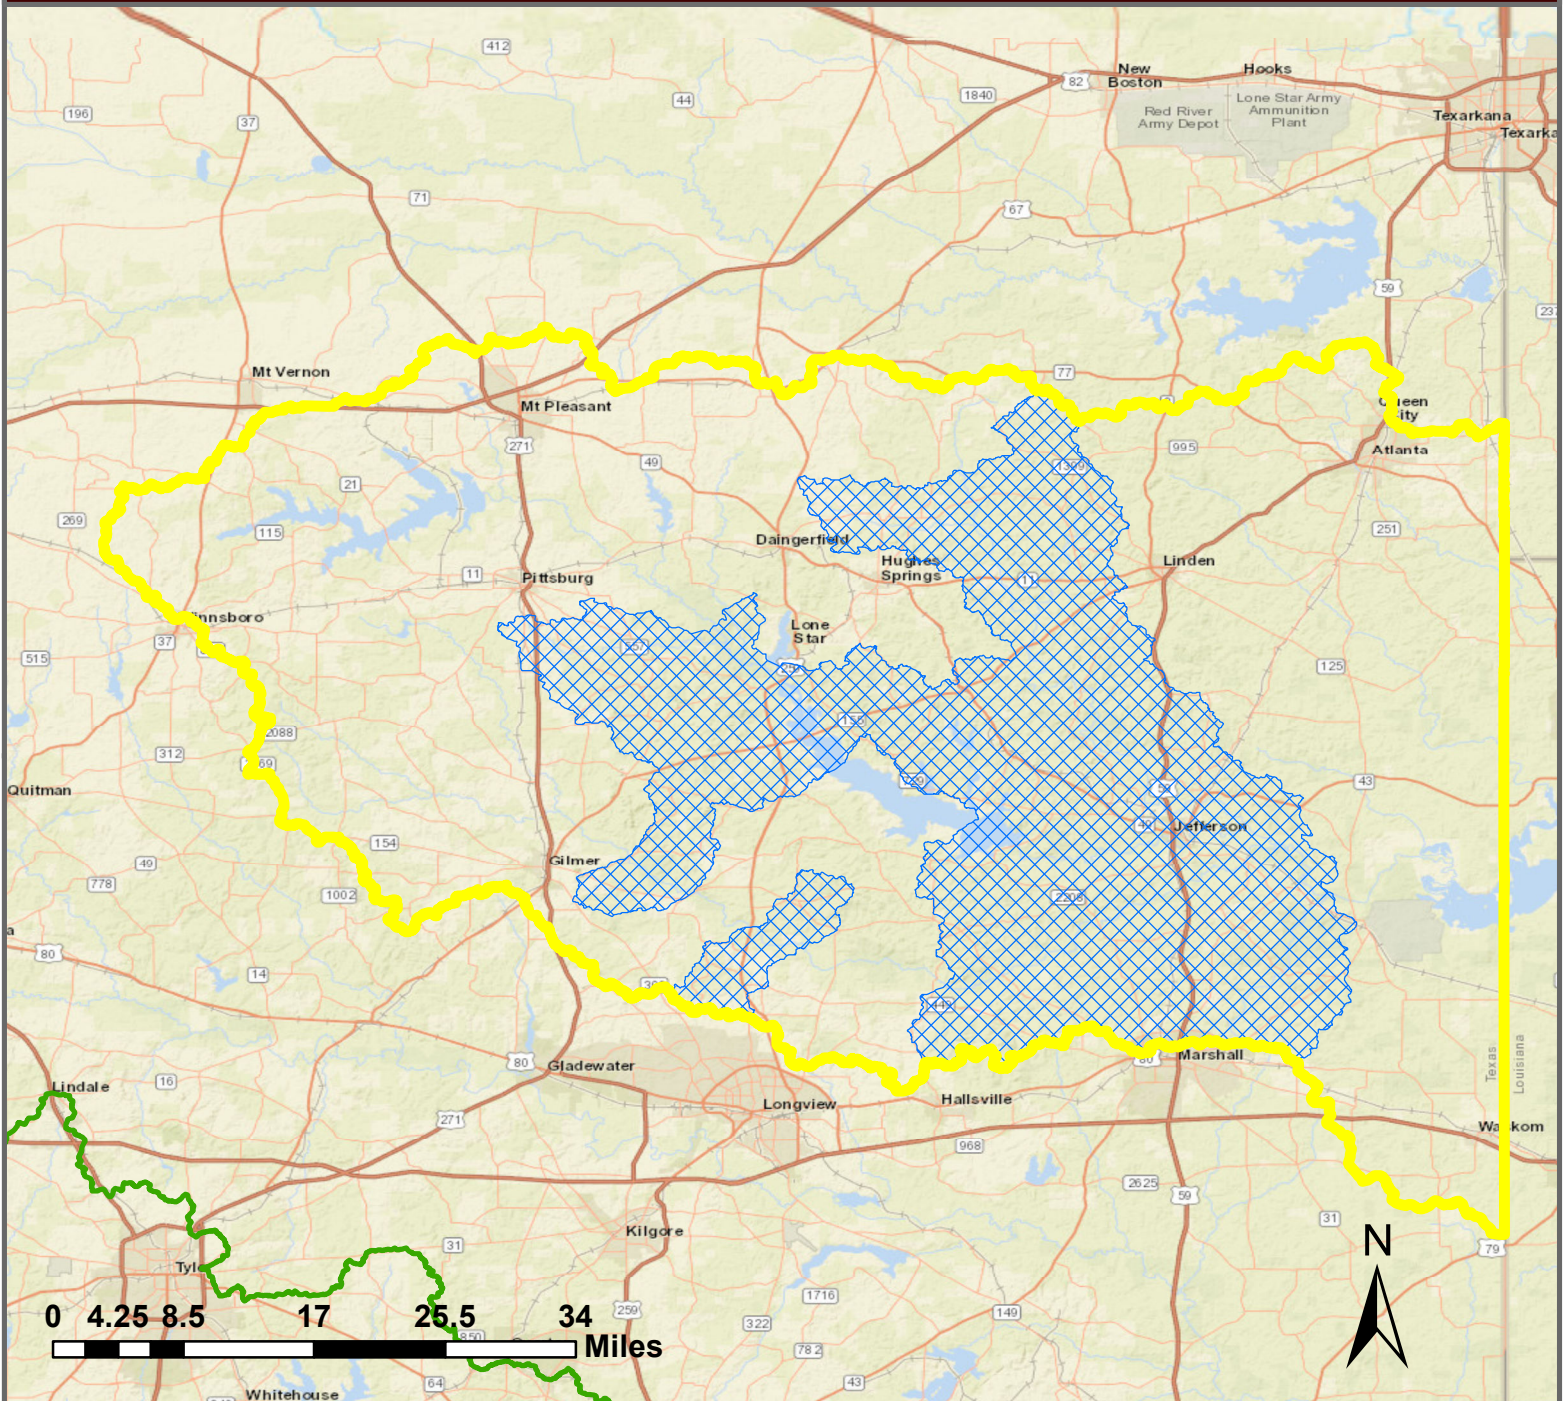

# Neches River and Cypress Basin Watershed Restoration Program Cypress Basin - Eligible Area

-  Cypress Basin Eligible Area
-  Neches Basin Eligible Area
-  High Priority Watershed Protection Zones